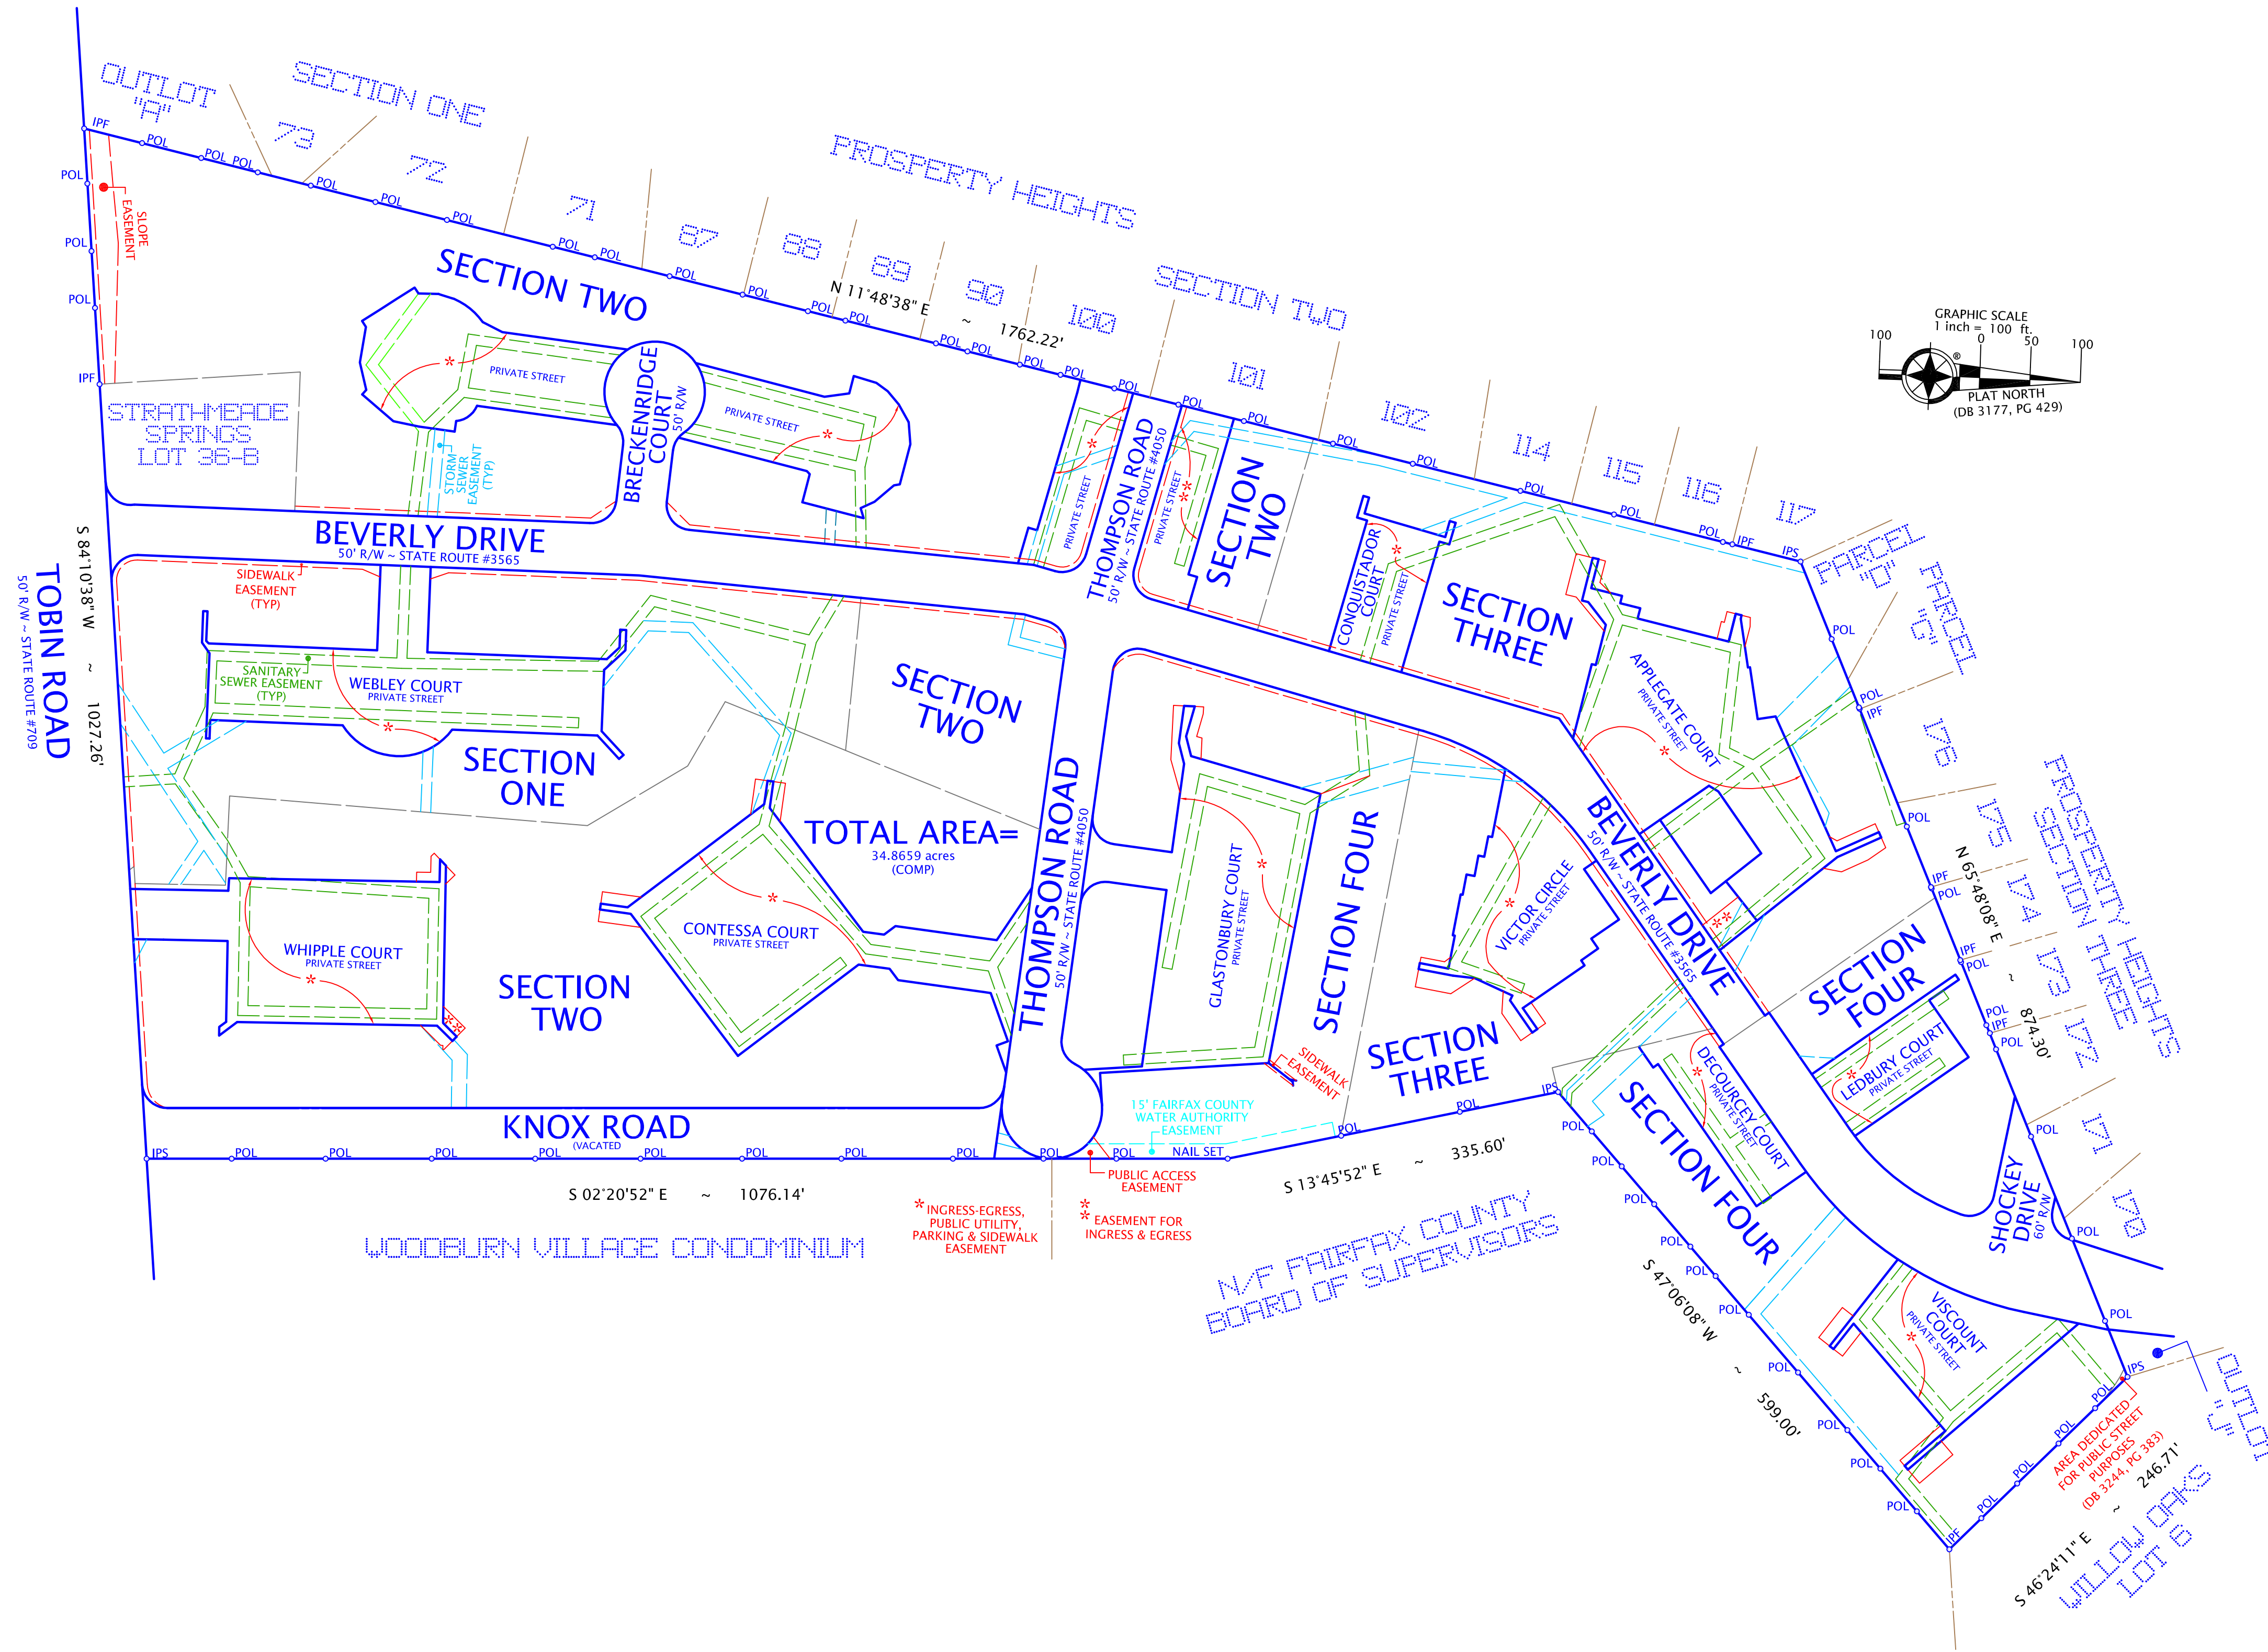

- NOTES: 1. IPF DENOTES IRON PIPE FOUND.
 2. IPS DENOTES IRON PIPE SET.
 3. POL DENOTES POINT ON LINE.

PLAT
 SHOWING
 SECTIONS 1, 2, 3 & 4
STRATHMEADE SQUARE
 FAIRFAX COUNTY, VIRGINIA
 MOUNT VERNON DISTRICT
 SCALE: 1" = 100' NOVEMBER 06, 2017 (STAKED PER OWNER)

CERTIFIED CORRECT:		ORDERED BY: STRATHMEADE SQUARE HOMEOWNERS ASSOCIATION
THIS PLAT IS SUBJECT TO RESTRICTIONS OF RECORD. A TITLE REPORT WAS NOT FURNISHED.		 8808-H PEAR TREE VILLAGE COURT ALEXANDRIA, VIRGINIA 22309 703-619-6555 FAX: 703-799-6412